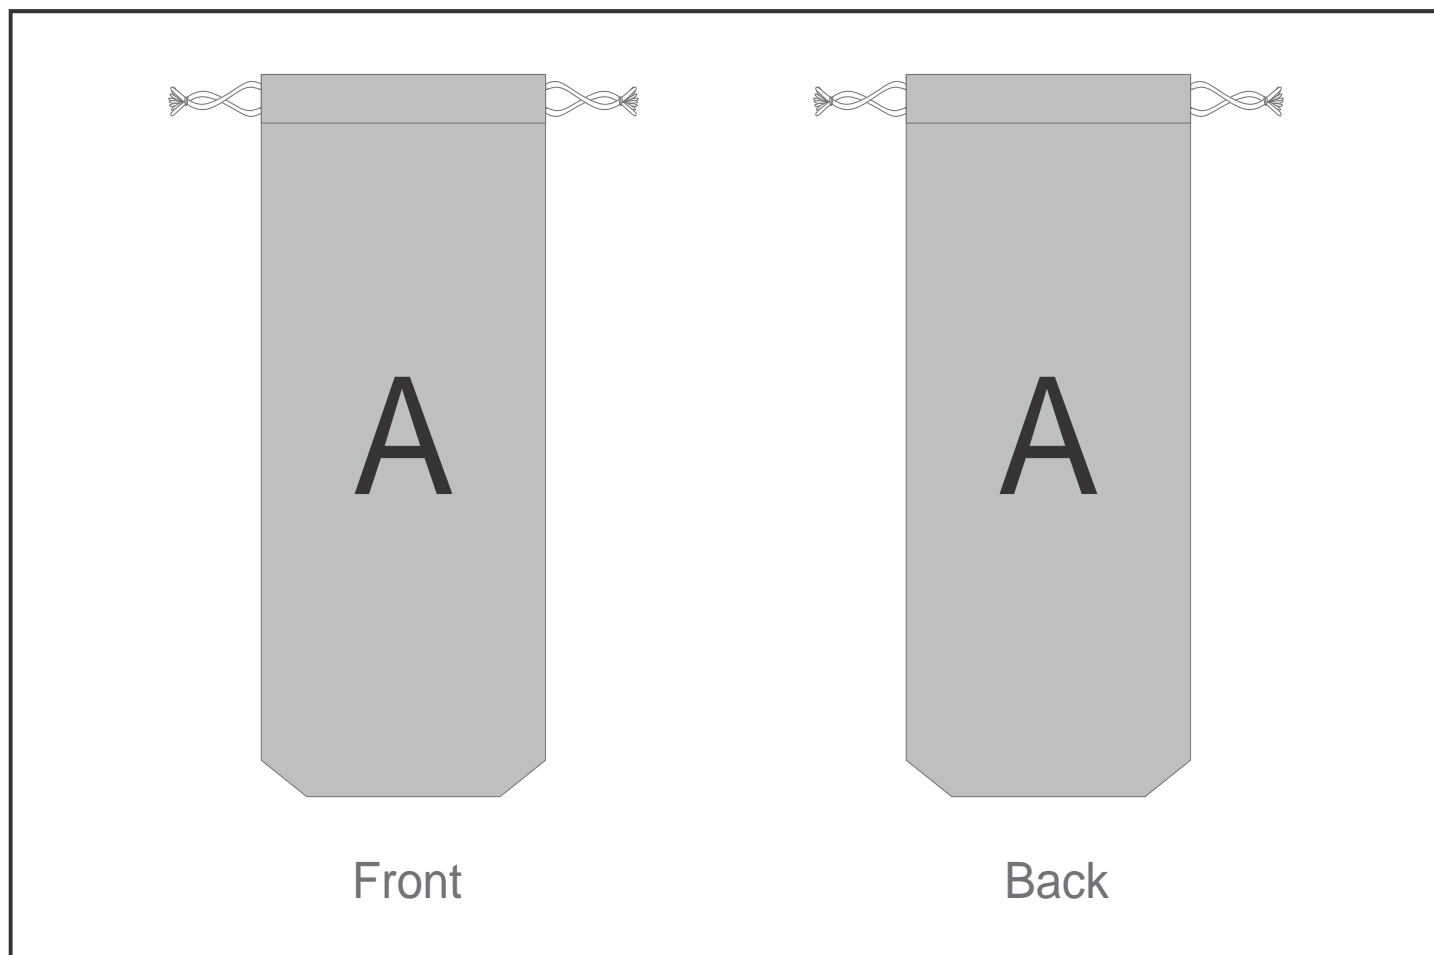

SG-HP-171-G

Hoppla Dew Umbrella Pouch

Need to know:

- Includes 1-Position Sublimation (setup fees apply)

- Please Note: We cannot guarantee 100% logo Alignment on all Brandable Panels.

Branding Options:

Position	Branding Method (Branding Code)	No. of Colours	Dimension
A	Custom Sublimation A (CPSUB-A)	Full Colour	660mm wide x 160mm high